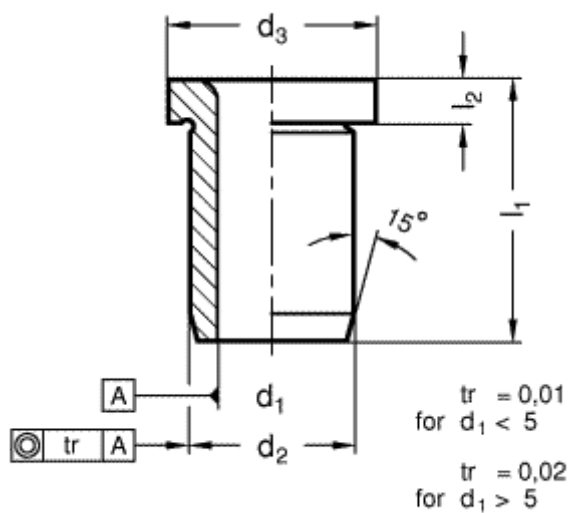

Article number: 201134067

Description: E+G Guide bush DIN 172-B12-12-A  
with collar

## Measures

$d_1 = 12,1$

$d_2 = 22$

$d_3 = 26$

$l_1 = 16$

$l_2 = 4$